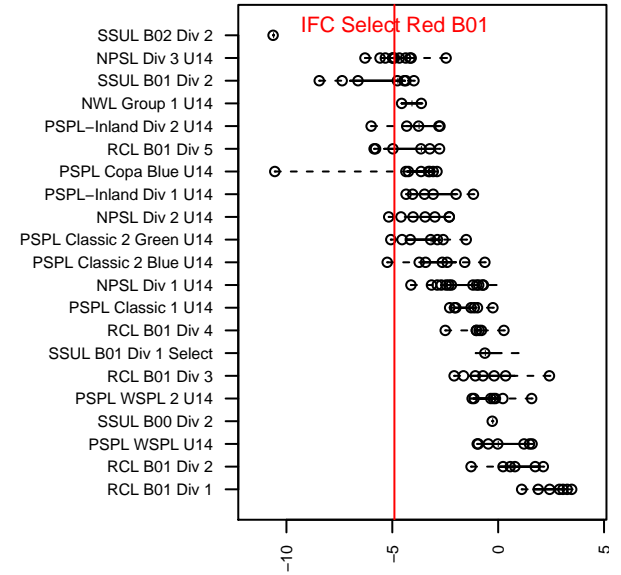

IFC Select Red B01

Issaquah FC
 Issaquah, WA
 B01 total strength=759
 attack=1.29 defense=0.58
 fall league = NPSL Div 3 U14
 notes= Schmeck 2015

alt names used:
 IFC B01 Select Red/Schmeck
 IFC B01 Select Red/Schmeck
 Issaquah FC Select Red
 Issaquah FC 04

Venues played:
 2015 Strawberry Classic BU14
 2015 Xtreme Cup BU14 Silver
 2015 NPSL Division 3 U14
 2015 Founders Cup B01

IFC Select Red B01
 Dots are actual minus expected GF (blue circles) and GA (red triangles).
 Blue line is smoothed change in attack strength. Red is smoothed change in defense strength.

**attack and defense variance (black dot)
relative to other teams
and top 10 in region**

**attack and defense rating
relative to others at age
and all opponents in last 13 months**

Performance relative to 13 month average